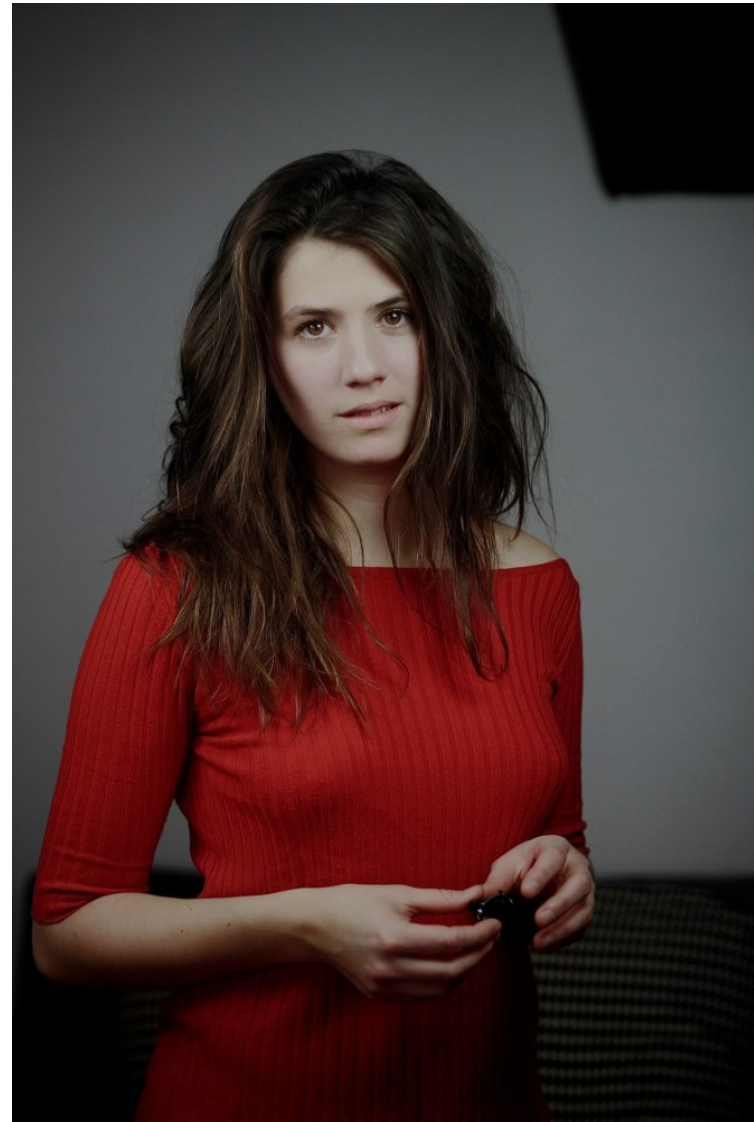

LOUISE R

Height: 171cm / 5' 7½" Shoes: 39EU / 8US / 6UK Hair: Light brown Eyes: Hazel Instrument: Piano Performance: Chant Théâtre: Théâtre, Improvisation