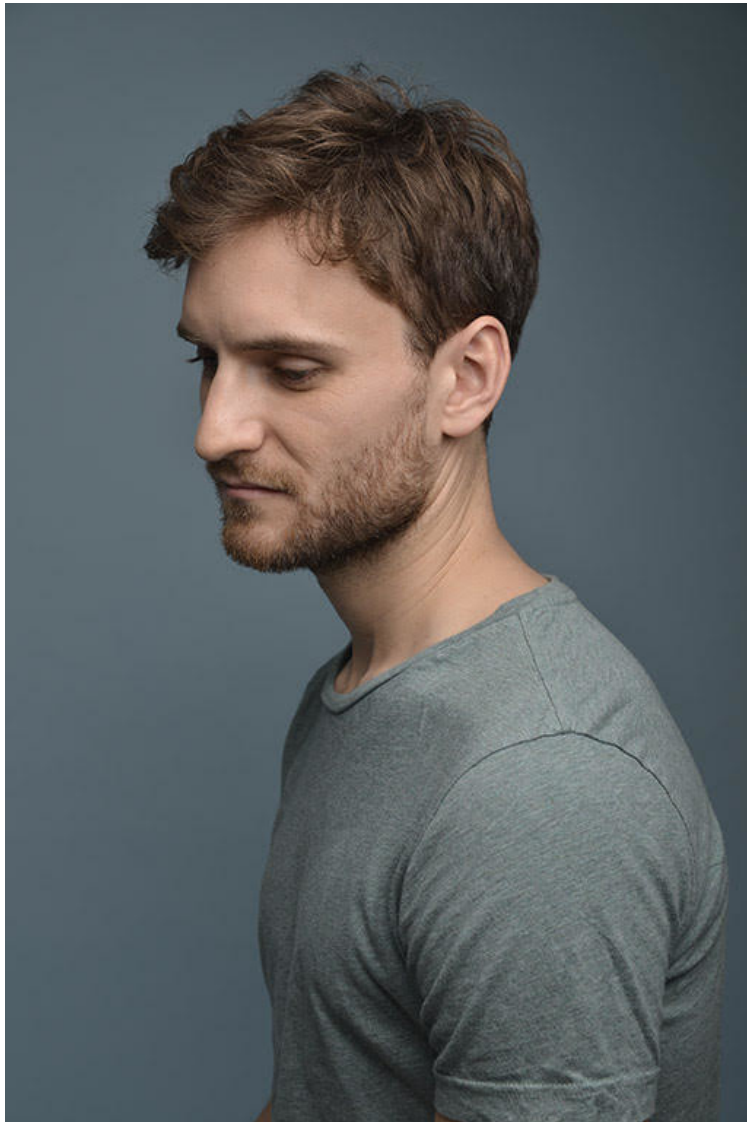

## MATTHIEU W

Height: 187cm / 6' 1½" Chest: 97cm / 38" Waist: 80cm / 31½" Hips: 91cm / 36" Shoes: 44 EU / 10 US / 9.5 UK Hair: Light brown Eyes: Blue gray