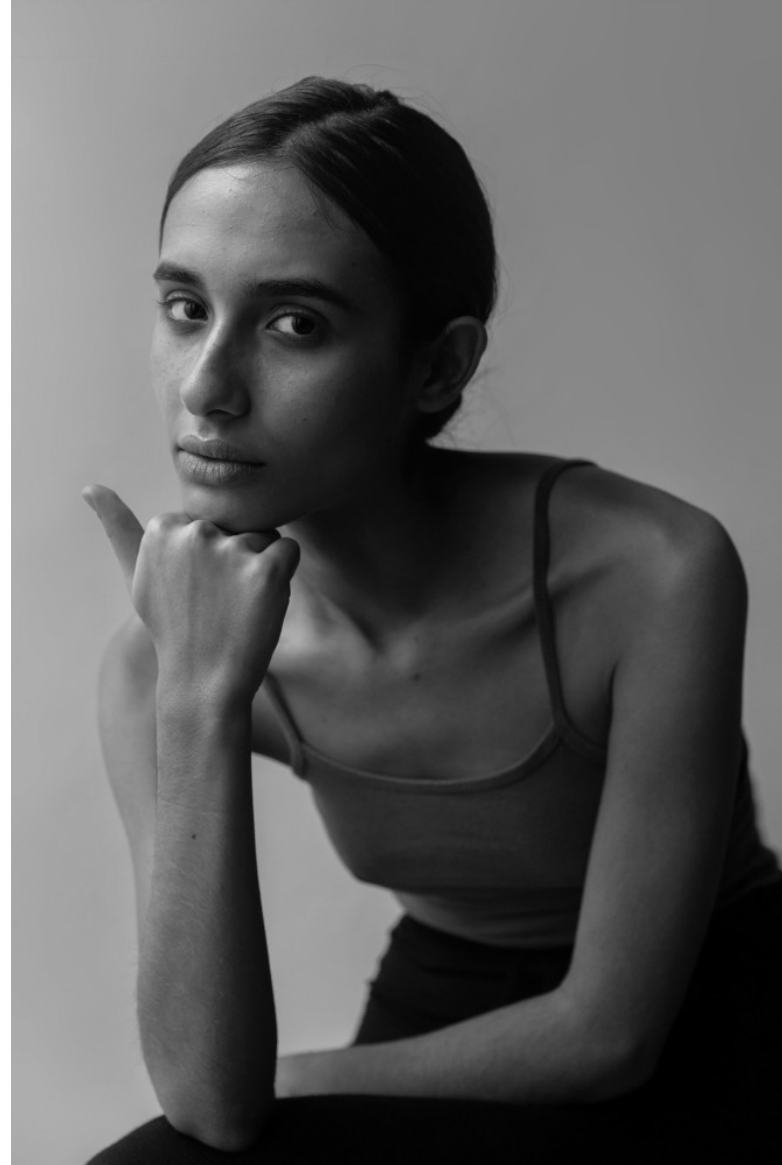

## SYLIA Z

Height: 168cm / 5' 6"   Bust: 75cm / 29½"   Waist: 63.5cm 25"   Hips: 89cm / 35"   Shoes: 38 EU / 7 US / 5 UK   Hair: Light brown   Eyes: Black