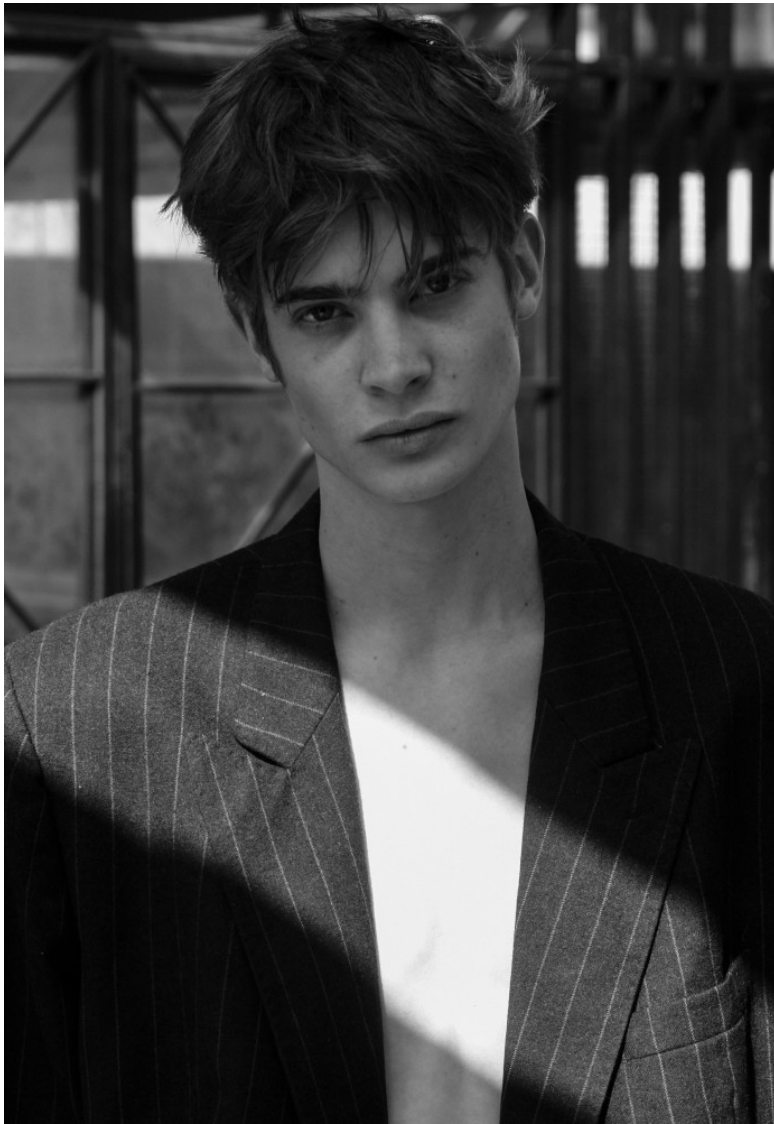

MATHYS B

Height: 191cm / 6' 3" Chest: 87cm / 34½" Waist: 70cm 27½" Hips: 87cm / 34½" Shoes: 44 EU / 10 US / 9.5 UK Hair: Blond Eyes: Blue

MATHYS B

Height: 191cm / 6' 3" Chest: 87cm / 34½" Waist: 70cm 27½" Hips: 87cm / 34½" Shoes: 44 EU / 10 US / 9.5 UK Hair: Blond Eyes: Blue