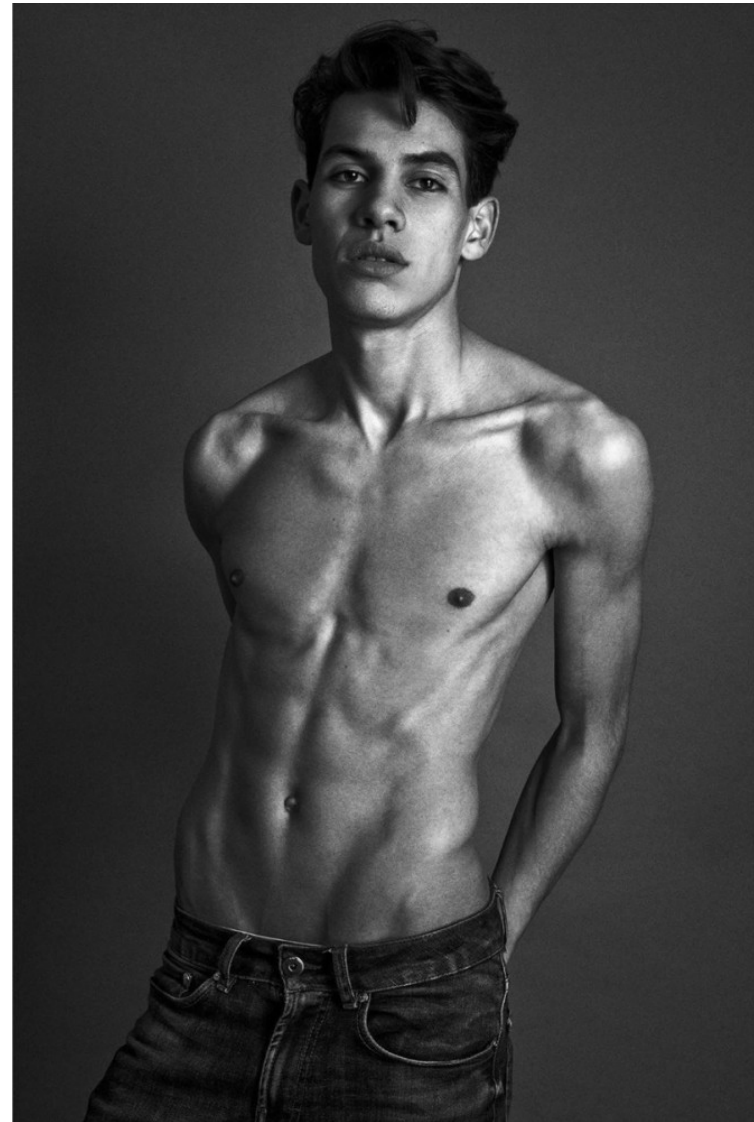

RYAN T

Height: 183.5cm / 6'0" Chest: 85cm / 33½" Waist: 72cm 28½" Hips: 89cm / 35" Shoes: 43 EU / 9 US / 8.5 UK Hair: Dark brown Eyes: Brown

RYAN T

Height: 183.5cm / 6'0" Chest: 85cm / 33½" Waist: 72cm 28½" Hips: 89cm / 35" Shoes: 43 EU / 9 US / 8.5 UK Hair: Dark brown Eyes: Brown

RYANT

Height: 183.5cm / 6'0" Chest: 85cm / 33½" Waist: 72cm 28½" Hips: 89cm / 35" Shoes: 43 EU / 9 US / 8.5 UK Hair: Dark brown Eyes: Brown

RYAN T

Height: 183.5cm / 6'0" Chest: 85cm / 33½" Waist: 72cm 28½" Hips: 89cm / 35" Shoes: 43 EU / 9 US / 8.5 UK Hair: Dark brown Eyes: Brown