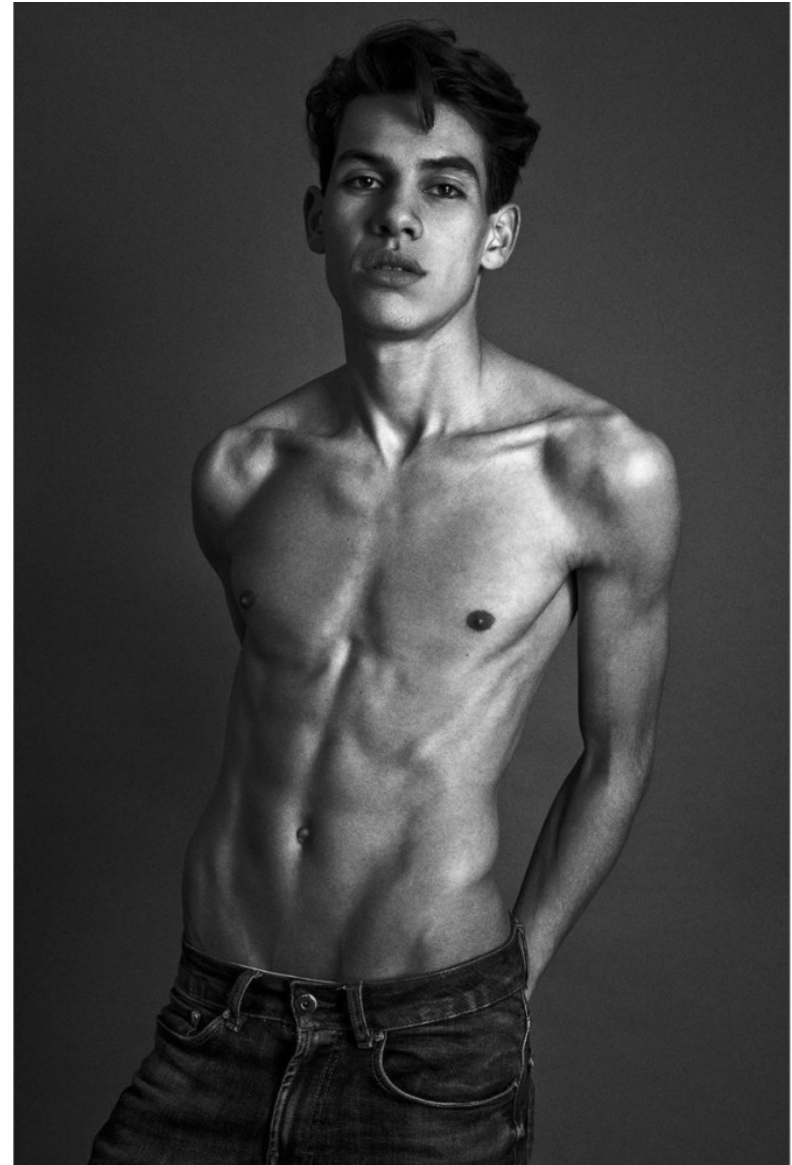

RYAN T

Height: 183.5cm / 6' 0" Chest: 85cm / 33½" Waist: 72cm 28½" Hips: 89cm / 35" Shoes: 43 EU / 9 US / 8.5 UK Hair: Dark brown Eyes: Brown

RYAN T

Height: 183.5cm / 6' 0" Chest: 85cm / 33½" Waist: 72cm 28½" Hips: 89cm / 35" Shoes: 43 EU / 9 US / 8.5 UK Hair: Dark brown Eyes: Brown