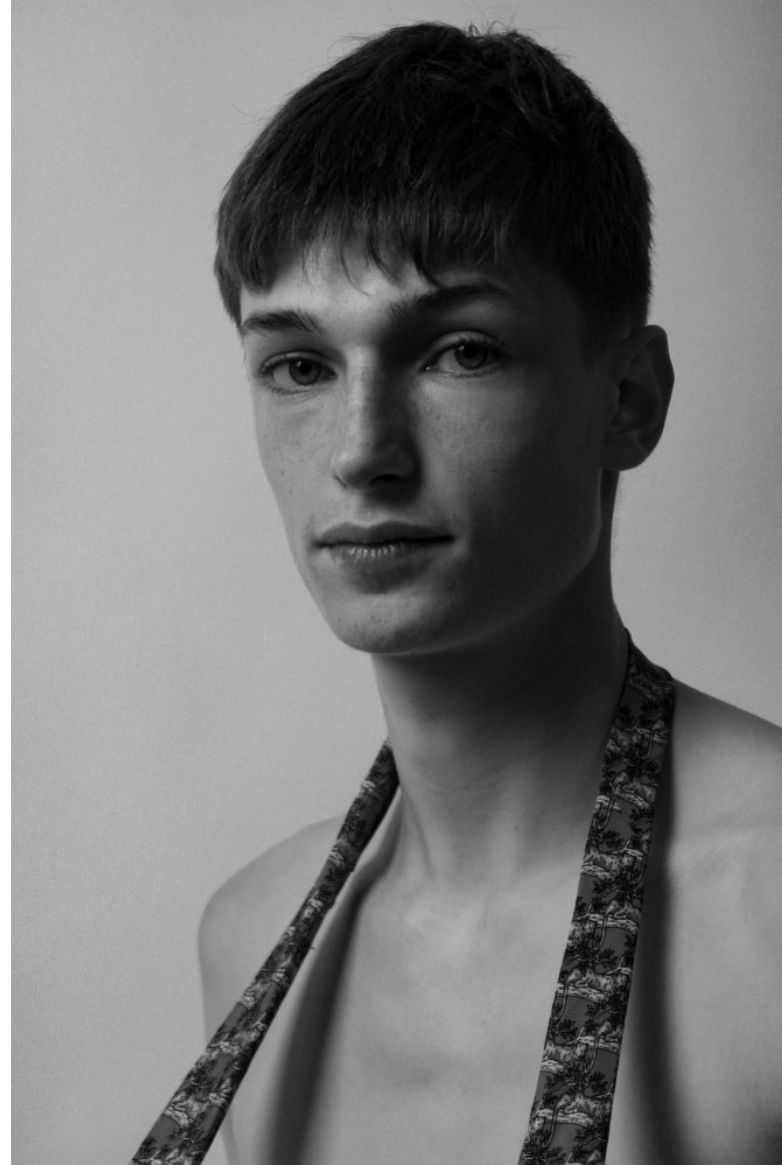

## TITUS H

Height: 174cm / 5' 8½"   Chest: 87cm / 34½"   Waist: 73.5cm 29"   Hips: 95cm / 37½"   Shoes: 43 EU / 9 US / 8.5 UK   Hair: Dark blond   Eyes: Green