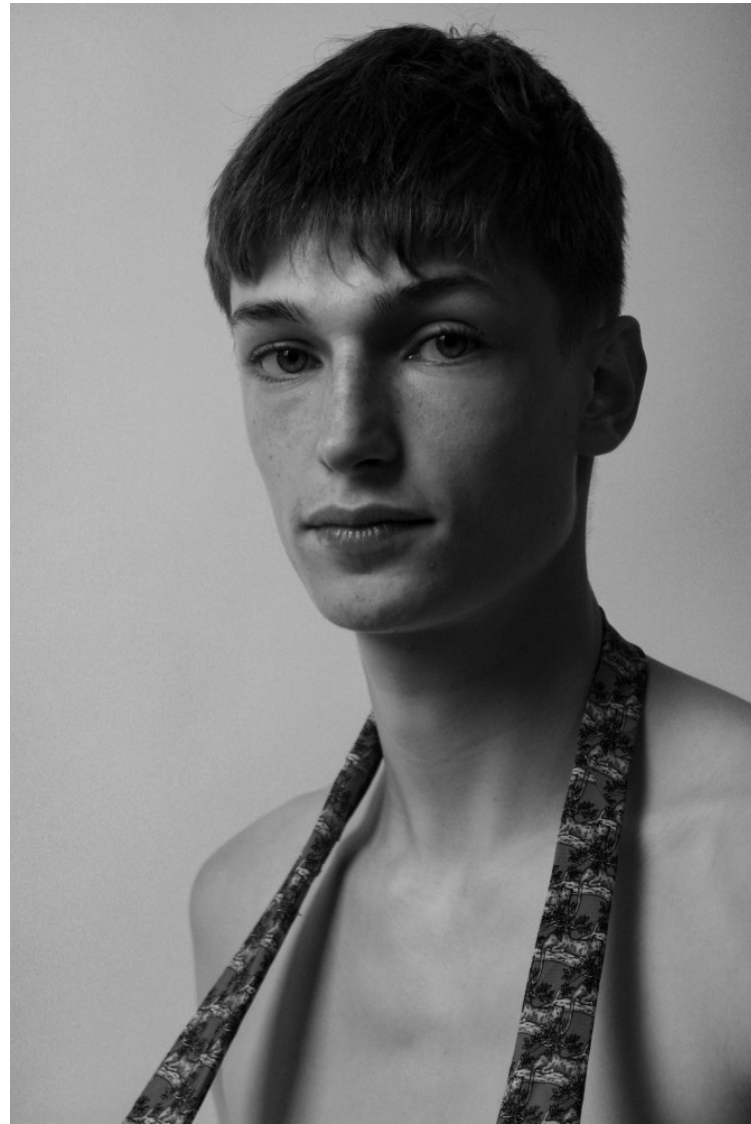

TITUS H

Height: 174cm / 5' 8½" Chest: 87cm / 34½" Waist: 73.5cm 29" Hips: 95cm / 37½" Shoes: 43 EU / 9 US / 8.5 UK Hair: Dark blond Eyes: Green

TITUS H

Height: 174cm / 5' 8½" Chest: 87cm / 34½" Waist: 73.5cm 29" Hips: 95cm / 37½" Shoes: 43 EU / 9 US / 8.5 UK Hair: Dark blond Eyes: Green