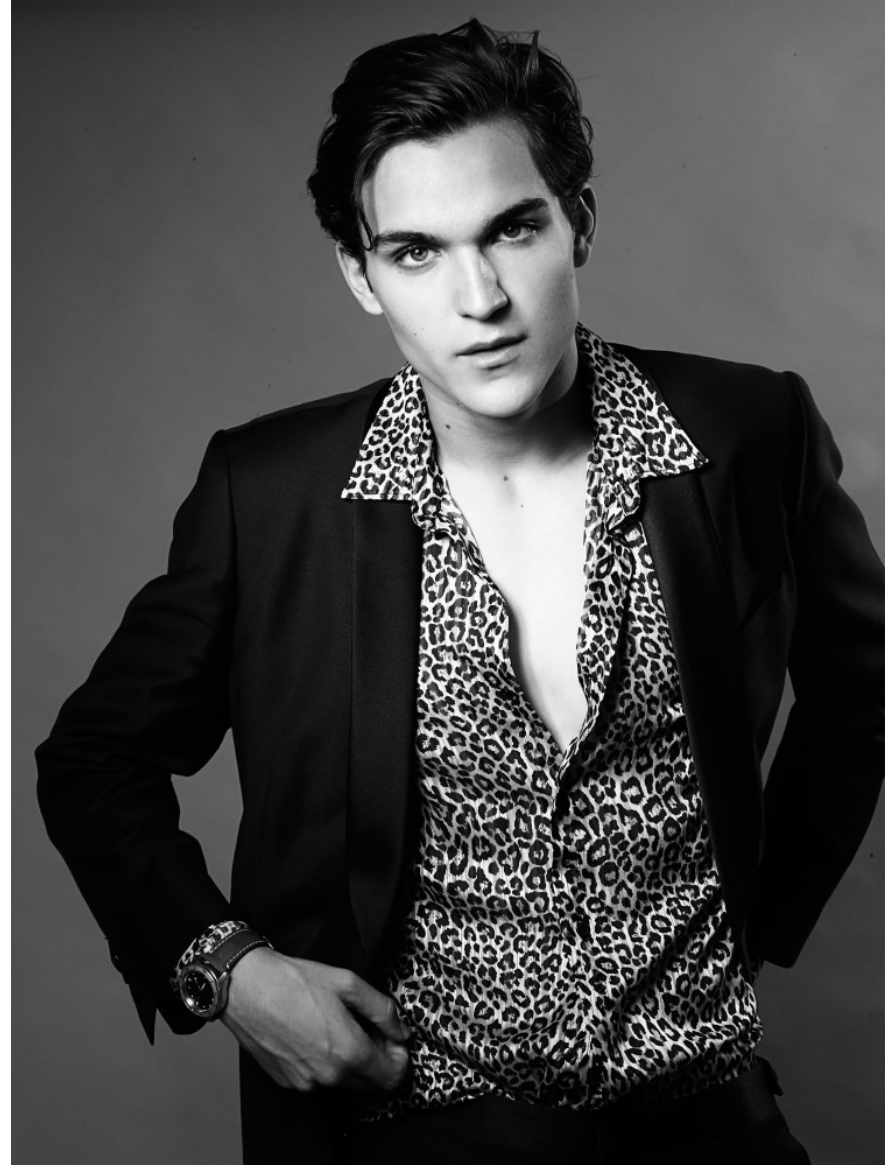

ELIOTT L

Height: 185cm / 6' 1" Chest: 90cm / 35½" Waist: 75cm 29½" Hips: 91.5cm / 36" Hair: Dark brown

ELIOTT L

Height: 185cm / 6' 1" Chest: 90cm / 35½" Waist: 75cm 29½" Hips: 91.5cm / 36" Hair: Dark brown

ELIOTT L

Height: 185cm / 6' 1" Chest: 90cm / 35½" Waist: 75cm 29½" Hips: 91.5cm / 36" Hair: Dark brown