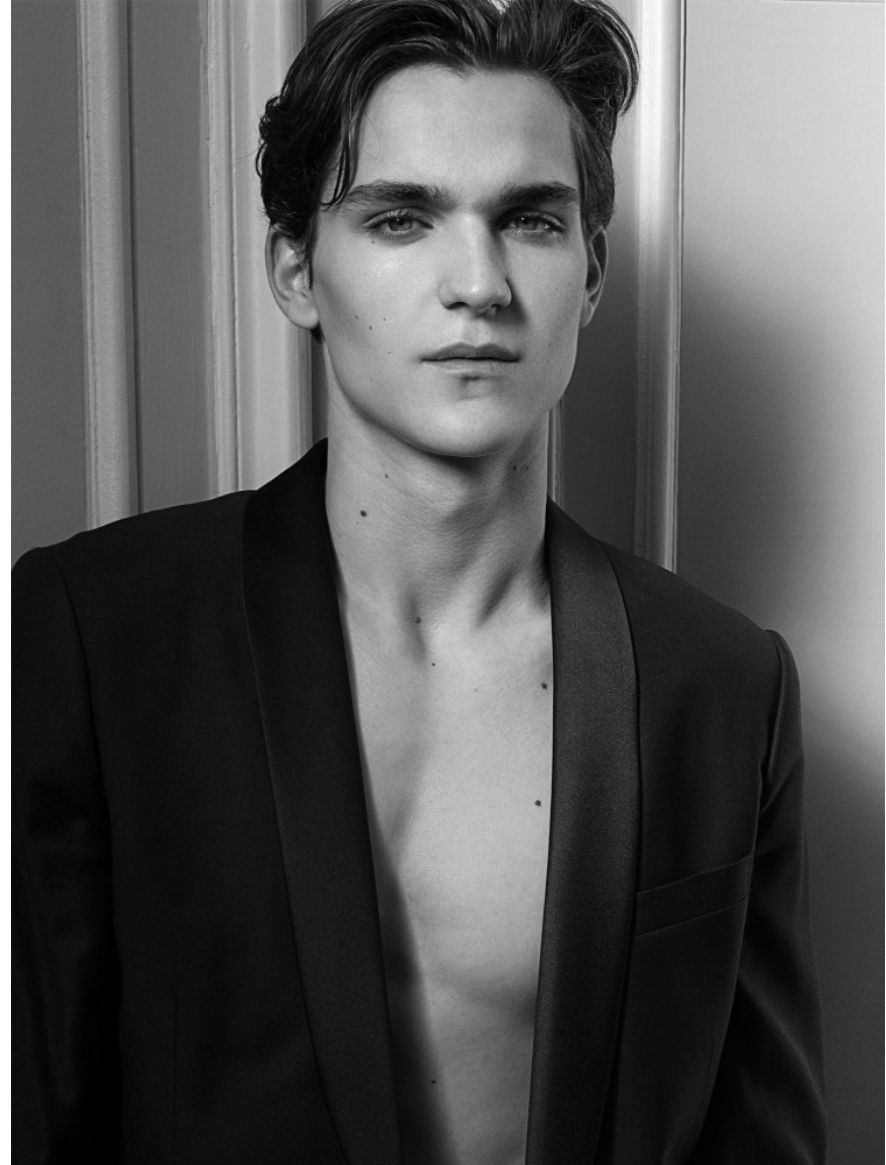

ELIOTT L

Height: 185cm / 6' 1" Chest: 90cm / 35½" Waist: 75cm 29½" Hips: 91.5cm / 36" Hair: Dark brown

ELIOTT L

Height: 185cm / 6' 1" Chest: 90cm / 35½" Waist: 75cm 29½" Hips: 91.5cm / 36" Hair: Dark brown

ELIOTT L

Height: 185cm / 6' 1" Chest: 90cm / 35½" Waist: 75cm 29½" Hips: 91.5cm / 36" Hair: Dark brown