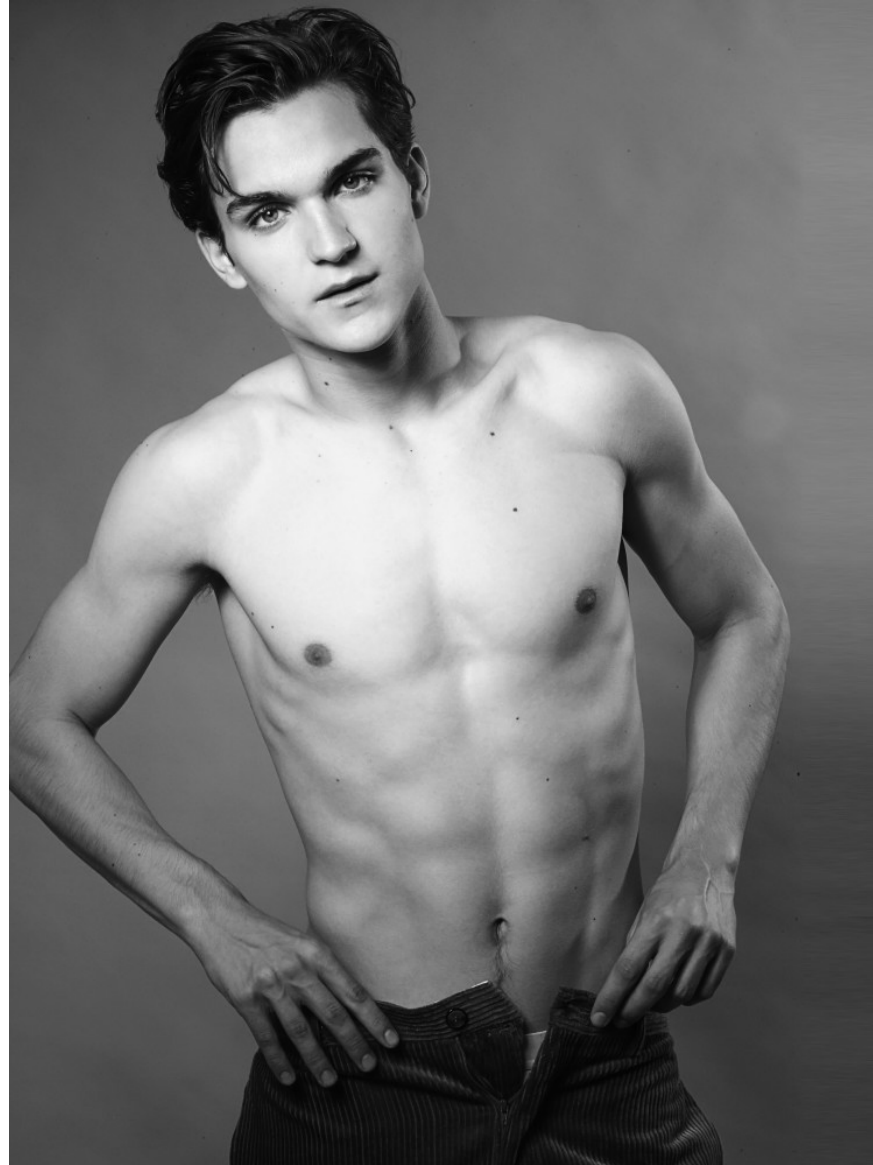

ELIOTT L

Height: 185cm / 6' 1" Chest: 90cm / 35½" Waist: 75cm 29½" Hips: 91.5cm / 36" Hair: Dark brown

ELIOTT L

Height: 185cm / 6' 1" Chest: 90cm / 35½" Waist: 75cm 29½" Hips: 91.5cm / 36" Hair: Dark brown

ELIOTT L

Height: 185cm / 6' 1" Chest: 90cm / 35½" Waist: 75cm 29½" Hips: 91.5cm / 36" Hair: Dark brown